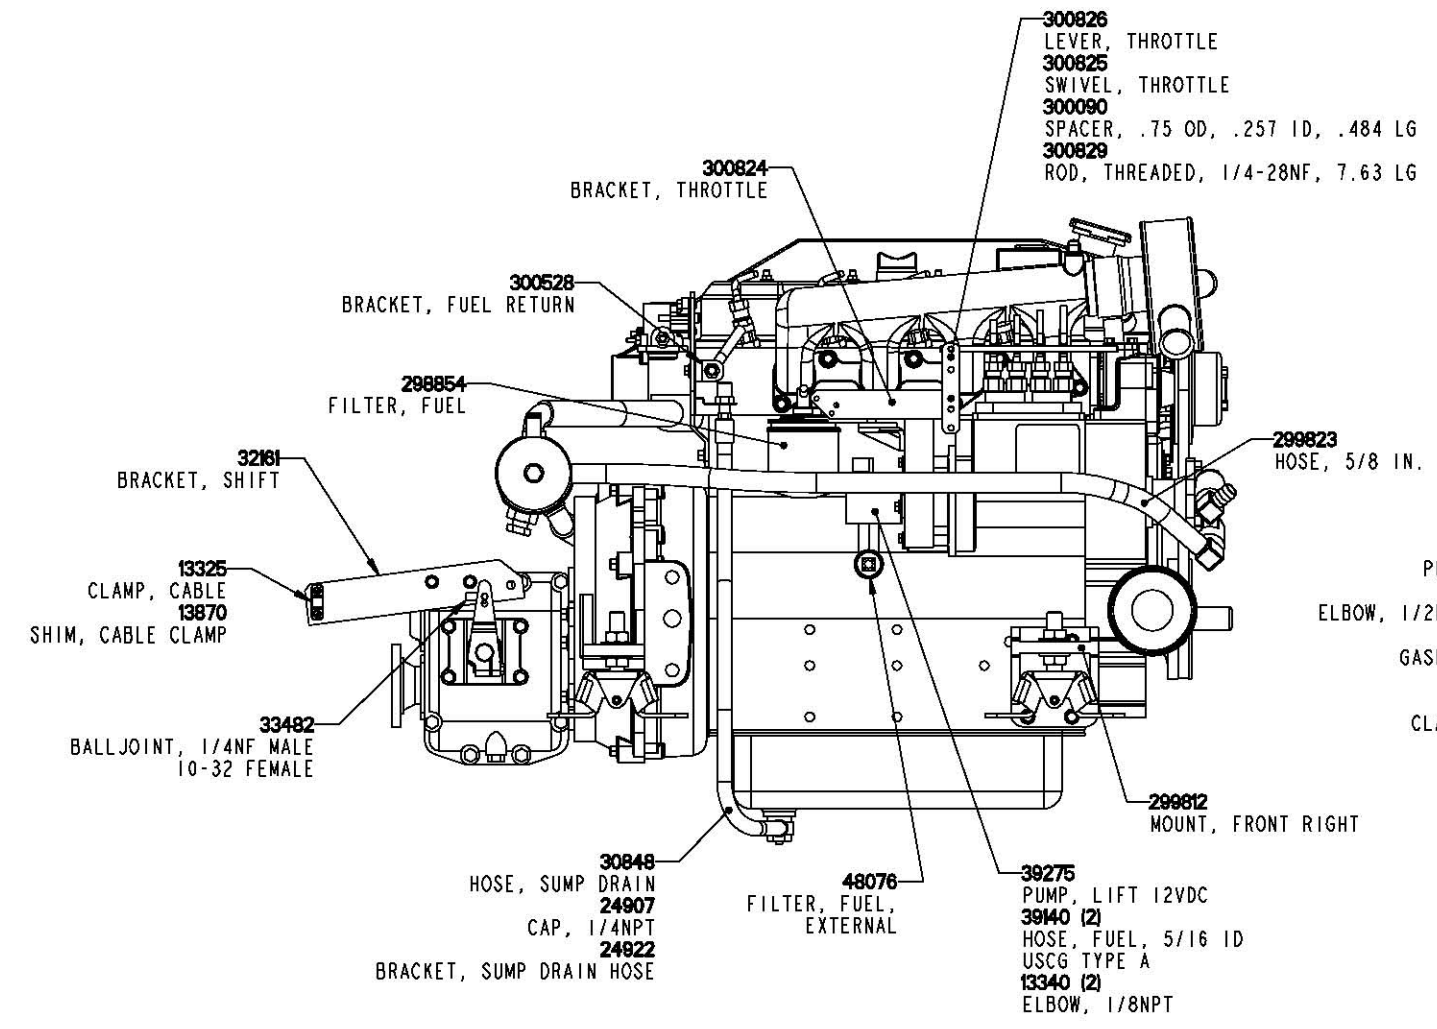

FAST MOVING PARTS			
239648	BELT, FHP	298843	GASKET, THERMOSTAT
24306	CAP, PRESSURE	200622	HOSE KIT
38563	CIRCUIT BREAKER 10 AMP 12VDC	200550	MANUAL, OPERATOR
301049	ELEMENT, AIR FILTER	1917	METER, HOUR
298818	EXCHANGER, HEAT	302981	PAINT, ICE BLUE
298854	FILTER, FUEL	42175	PUMP, SEA WATER
299827	FILTER, OIL	30139	SILENCER, INTAKE 2"
298800	GASKET, FRESH WATER PUMP	299798	THERMOSTAT, 160F
302678	GASKET, SEA WATER PUMP MOUNTING		
ITEMS NOT SHOWN			
200501	HARNES, MARINE M-50B		

TOLERANCES		WESTERBEKE CORPORATION	
(UNLESS OTHERWISE NOTED)		TAUNTON, MA. 02780	
INCHES	MILLIMETERS	PARTS LIST - M-50B	
XX ± .02	XX ± .10	DRAWN BY	DATE
XX ± .03	XX ± .15	APPROVED BY	DATE
ANGLES	± .01	DIMENSIONS	SCALE 0.250
FINISH		MATERIAL	SIZE
			DRAWING NUMBER
			REV.
			201052