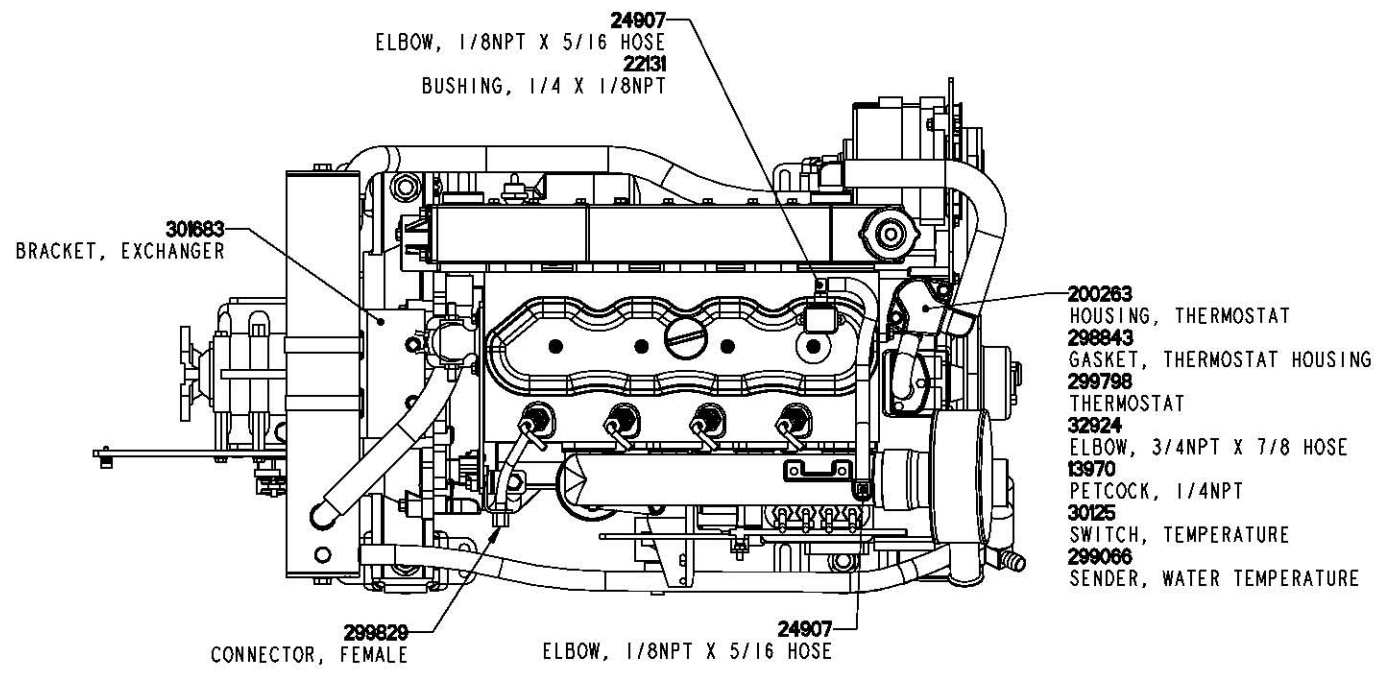

FAST MOVING PARTS			
239648	BELT, FHP	298843	GASKET, THERMOSTAT
24306	CAP, PRESSURE	200622	HOSE KIT
38563	CIRCUIT BREAKER 10 AMP 12VDC	200550	MANUAL, OPERATOR
301049	ELEMENT, AIR FILTER	1917	METER, HOUR
298818	EXCHANGER, HEAT	302981	PAINT, ICE BLUE
298854	FILTER, FUEL	42175	PUMP, SEA WATER
299827	FILTER, OIL	30139	SILENCER, INTAKE 2"
298800	GASKET, FRESH WATER PUMP	299798	THERMOSTAT, 160F
302678	GASKET, SEA WATER PUMP MOUNTING		
ITEMS NOT SHOWN			
200501	HARNES, MARINE M-50B		

TOLERANCES		WESTERBEKE CORPORATION	
(UNLESS OTHERWISE NOTED)		TAUNTON, MA. 02780	
INCHES	MILLIMETERS	PARTS LIST - M-50B	
XX ± .02	XX ± .10	DRAWN BY	DATE
XX ± .03	XX ± .15	APPROVED BY	DATE
ANGLES	± .01	DIMENSIONS	SCALE 0.250
FINISH		MATERIAL	SIZE
			DRAWING NUMBER
			REV.
			201052