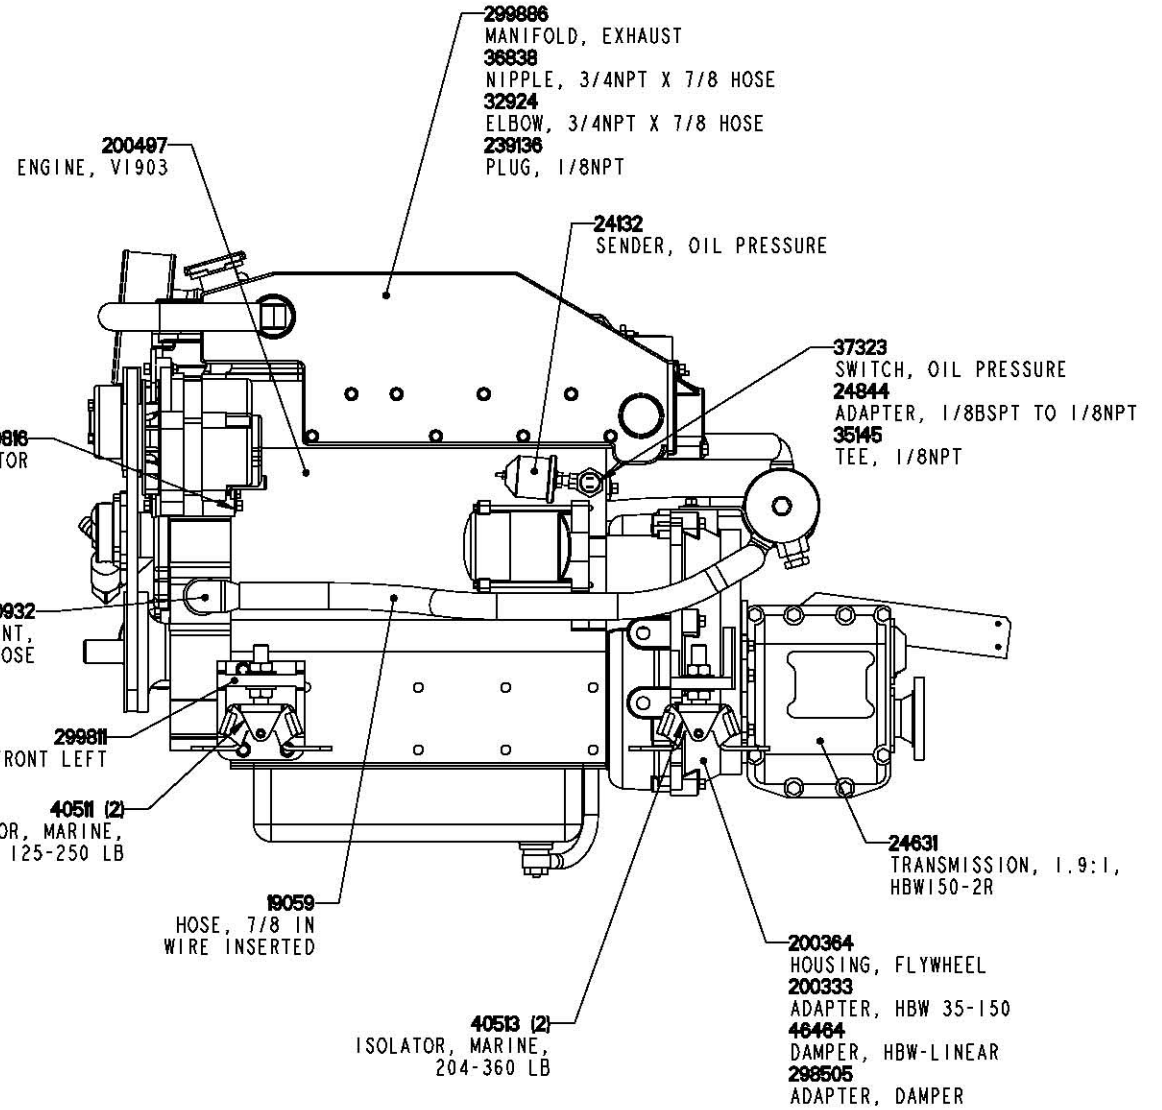

FAST MOVING PARTS			
239648	BELT, FHP	298843	GASKET, THERMOSTAT
24306	CAP, PRESSURE	200622	HOSE KIT
38563	CIRCUIT BREAKER 10 AMP 12VDC	200550	MANUAL, OPERATOR
301049	ELEMENT, AIR FILTER	1917	METER, HOUR
298818	EXCHANGER, HEAT	302981	PAINT, ICE BLUE
298854	FILTER, FUEL	42175	PUMP, SEA WATER
299827	FILTER, OIL	30139	SILENCER, INTAKE 2"
298800	GASKET, FRESH WATER PUMP	299798	THERMOSTAT, 160F
302678	GASKET, SEA WATER PUMP MOUNTING		
ITEMS NOT SHOWN			
200501	HARNES, MARINE M-50B		

TOLERANCES		WESTERBEKE CORPORATION	
(UNLESS OTHERWISE NOTED)		TAUNTON, MA. 02780	
INCHES	MILLIMETERS	PARTS LIST - M-50B	
XX ± .02	XX ± .10	DRAWN BY	DATE
XX ± .03	XX ± .15	APPROVED BY	DATE
ANGLES	± .01	DIMENSIONS	SCALE 0.250
FINISH		MATERIAL	SIZE
			DRAWING NUMBER
			REV.
			201052