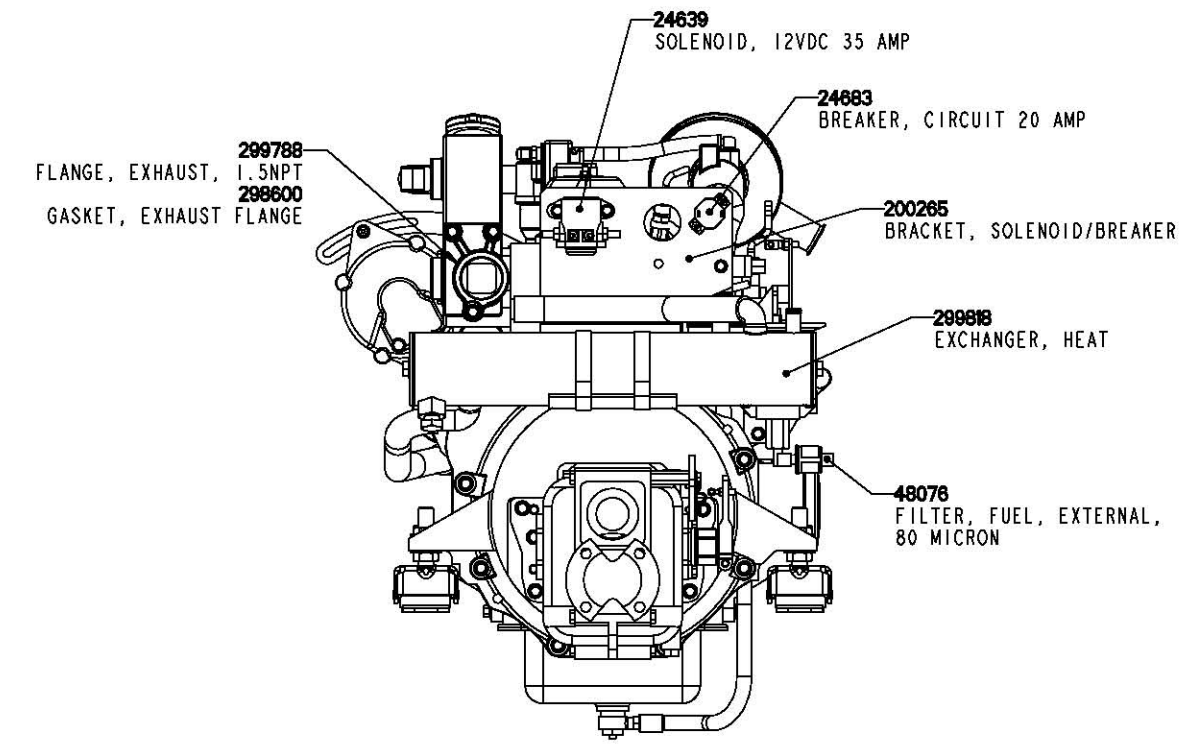

FAST MOVING PARTS			
239648	BELT, FHP	298843	GASKET, THERMOSTAT
24306	CAP, PRESSURE	200622	HOSE KIT
38563	CIRCUIT BREAKER 10 AMP 12VDC	200550	MANUAL, OPERATOR
301049	ELEMENT, AIR FILTER	1917	METER, HOUR
298818	EXCHANGER, HEAT	302981	PAINT, ICE BLUE
298854	FILTER, FUEL	42175	PUMP, SEA WATER
299827	FILTER, OIL	30139	SILENCER, INTAKE 2"
298800	GASKET, FRESH WATER PUMP	299798	THERMOSTAT, 160F
302678	GASKET, SEA WATER PUMP MOUNTING		
ITEMS NOT SHOWN			
200501	HARNES, MARINE M-50B		

TOLERANCES		WESTERBEKE CORPORATION	
(UNLESS OTHERWISE NOTED)		TAUNTON, MA. 02780	
INCHES	MILLIMETERS	PARTS LIST - M-50B	
XX ± .02	XX ± .10	DRAWN BY	DATE
XX ± .03	XX ± .15	APPROVED BY	DATE
ANGLES	± .01	DIMENSIONS	SCALE 0.250
FINISH		MATERIAL	SIZE
			DRAWING NUMBER
			REV.
			201052