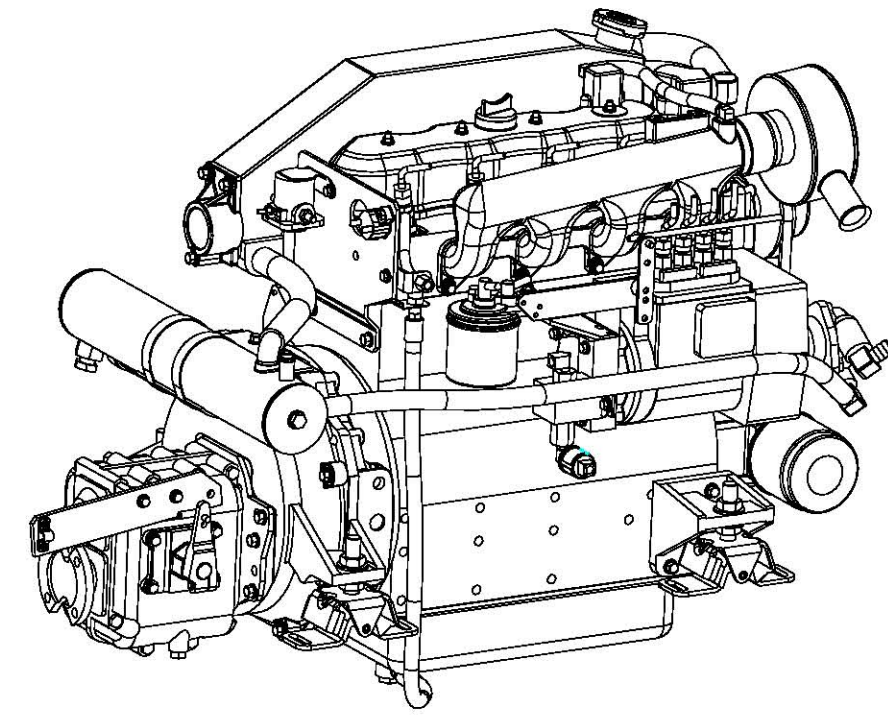

FAST MOVING PARTS			
239648	BELT, FHP	298843	GASKET, THERMOSTAT
24306	CAP, PRESSURE	200622	HOSE KIT
38563	CIRCUIT BREAKER 10 AMP 12VDC	200550	MANUAL, OPERATOR
301049	ELEMENT, AIR FILTER	1917	METER, HOUR
298818	EXCHANGER, HEAT	302981	PAINT, ICE BLUE
298854	FILTER, FUEL	42175	PUMP, SEA WATER
299827	FILTER, OIL	30139	SILENCER, INTAKE 2"
298800	GASKET, FRESH WATER PUMP	299798	THERMOSTAT, 160F
302678	GASKET, SEA WATER PUMP MOUNTING		
ITEMS NOT SHOWN			
200501	HARNES, MARINE M-50B		

TOLERANCES		WESTERBEKE CORPORATION	
(UNLESS OTHERWISE NOTED)		TAUNTON, MA. 02780	
INCHES	MILLIMETERS	PARTS LIST - M-50B	
XX ± .02	XX ± .10	DRAWN BY	DATE
XX ± .03	XX ± .15	APPROVED BY	DATE
ANGLES	± .01	DIMENSIONS	SCALE 0.250
FINISH		MATERIAL	SIZE
			DRAWING NUMBER
			REV.
			201052