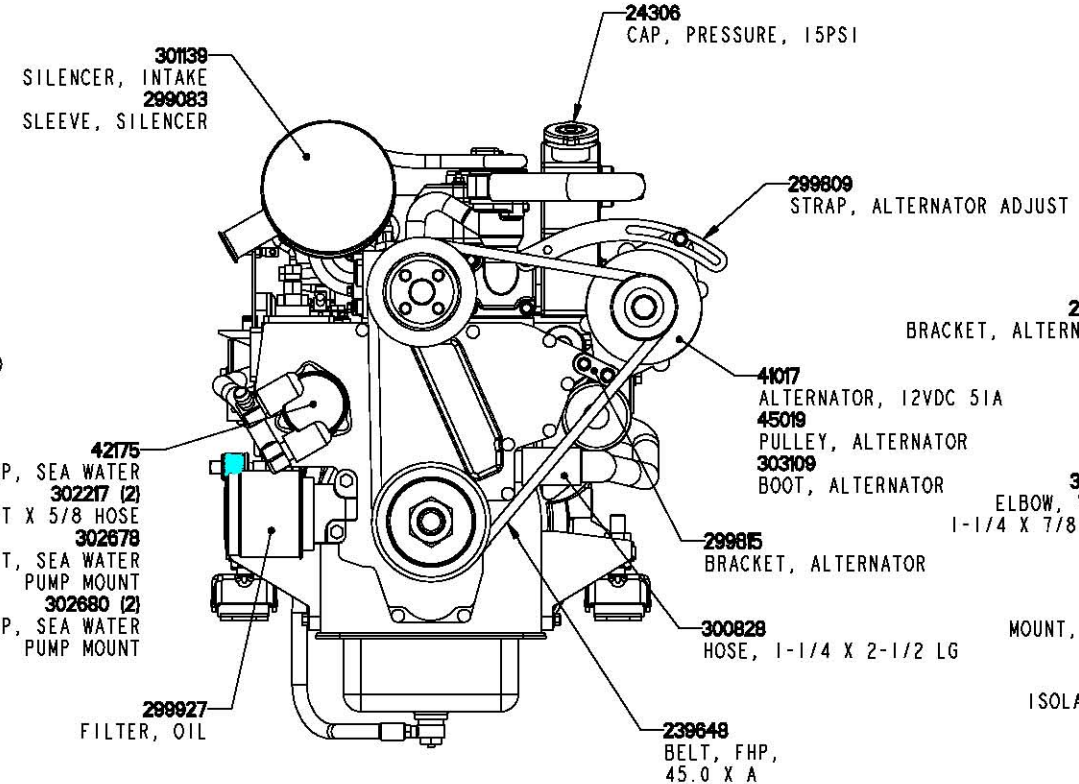

FAST MOVING PARTS			
239648	BELT, FHP	298843	GASKET, THERMOSTAT
24306	CAP, PRESSURE	200622	HOSE KIT
38563	CIRCUIT BREAKER 10 AMP 12VDC	200550	MANUAL, OPERATOR
301049	ELEMENT, AIR FILTER	1917	METER, HOUR
298818	EXCHANGER, HEAT	302981	PAINT, ICE BLUE
298854	FILTER, FUEL	42175	PUMP, SEA WATER
299827	FILTER, OIL	30139	SILENCER, INTAKE 2"
298800	GASKET, FRESH WATER PUMP	299798	THERMOSTAT, 160F
302678	GASKET, SEA WATER PUMP MOUNTING		
ITEMS NOT SHOWN			
200501	HARNES, MARINE M-50B		

TOLERANCES		WESTERBEKE CORPORATION	
(UNLESS OTHERWISE NOTED)		TAUNTON, MA. 02780	
INCHES	MILLIMETERS	PARTS LIST - M-50B	
XX ± .02	XX ± .10	DRAWN BY	DATE
XX ± .03	XX ± .15	APPROVED BY	DATE
ANGLES	± .01	DIMENSIONS	SCALE 0.250
FINISH		MATERIAL	SIZE
			DRAWING NUMBER
			REV.
			201052